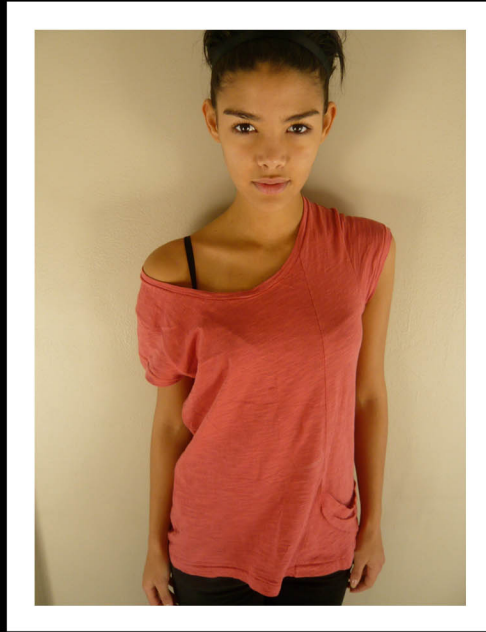

## THINGS TO REMEMBER FOR YOUR SNAP SHOTS:

- These photos should not be professional.
- Do not wear makeup.
- Do not pose.
- Background should be a plain wall or bed sheet.
- Clothing should be a solid color, form fitting shirt or tank top and form fitting jeans or skirt.

# THINGS TO REMEMBER

**FORD**  
M O D E L S

FULL LENGTH

WAIST UP

SHOULDER UP, FORWARD

SHOULDER UP, 3/4 PROFILE

# SAMPLE WOMEN'S PHOTOS

**FORD**  
M O D E L S

FULL LENGTH

WAIST UP

SHOULDER UP, FORWARD

SHOULDER UP, 3/4 PROFILE